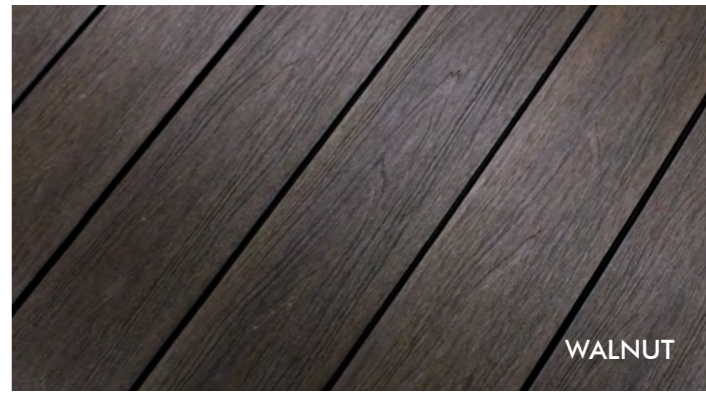

FLAT

Note: Some colors might be limited to certain profiles or countries, please consult with your local distributor.

SAND

MAPLE

LIGHT GRAY

WALNUT

CEDAR

TEAK