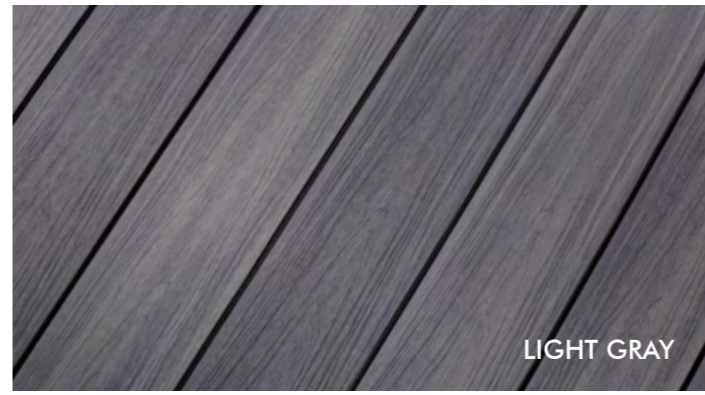

FLAT

Note: Some colors might be limited to certain profiles or countries, please consult with your local distributor.

SAND

MAPLE

LIGHT GRAY

WALNUT

CEDAR

TEAK