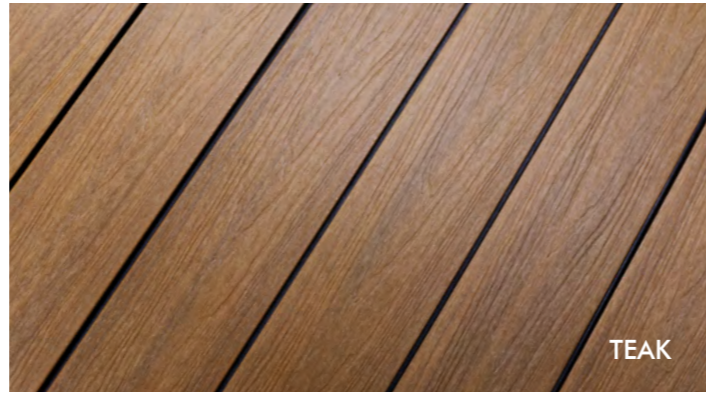

FLAT

Note: Some colors might be limited to certain profiles or countries, please consult with your local distributor.

SAND

MAPLE

LIGHT GRAY

WALNUT

CEDAR

TEAK

MIRAGE GRAY

MERBAU

RED CEDAR

MAHOGANY

SILVER GRAY

CHARCOAL

OAK

IPE