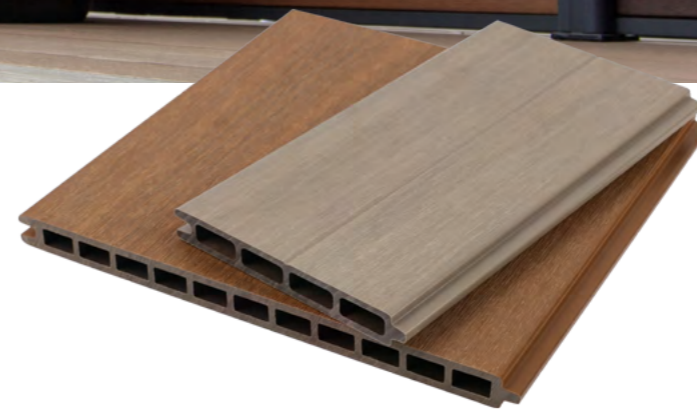

Fencing Components

- ① Post Cap
- ② Post Trim
- ③ Ending Aluminium Trim
- ④ Post
- ⑤ Metal Tube
- ⑥ Fencing Board
- ⑦ Starting Aluminium Trim
- ⑧ Anchor Clip
- ⑨ Post Mount

Fencing Accessories

Fencing Boards

UH28
159 x 20 mm (6.3 x 0.8 in)

UH49
310 x 21 mm (12.2 x 0.8 in)