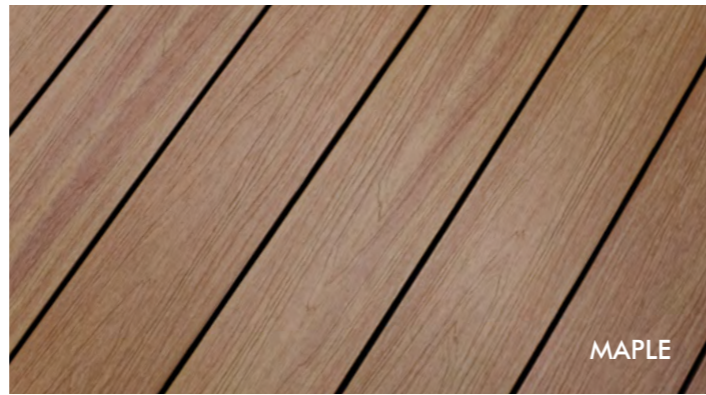

FLAT

Note: Some colors might be limited to certain profiles or countries, please consult with your local distributor.

SAND

MAPLE

LIGHT GRAY

WALNUT

CEDAR

TEAK