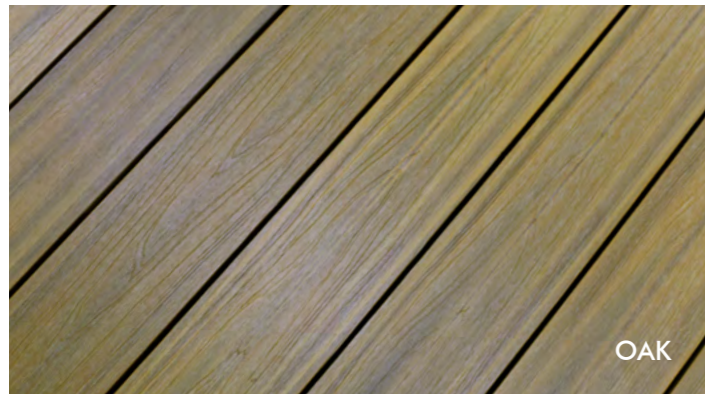

FLAT

Note: Some colors might be limited to certain profiles or countries, please consult with your local distributor.

SAND

MAPLE

LIGHT GRAY

WALNUT

CEDAR

TEAK

MIRAGE GRAY

MERBAU

RED CEDAR

MAHOGANY

SILVER GRAY

CHARCOAL

OAK

IPE